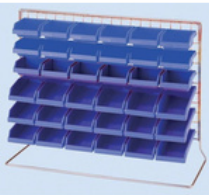

RS PRO PP Storage Bin Storage Container, 515mm x 255mm

Stock number: **1858052**